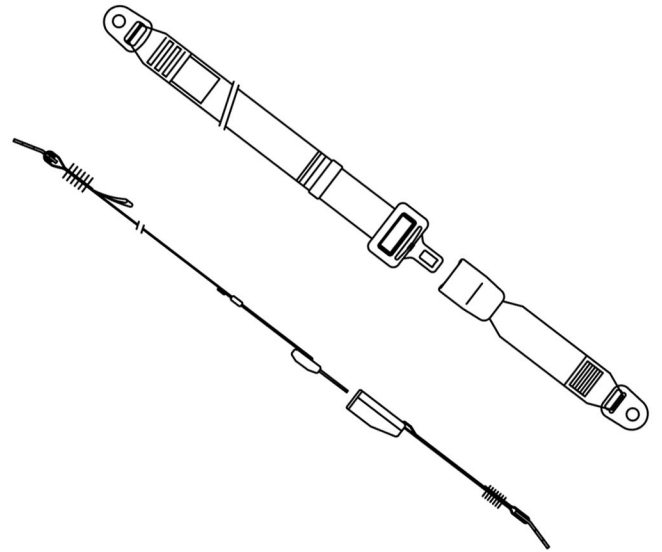

2-Point Static Non-Retractable Seat Belts

Custom 2-Point Static Lap Belts

GWR non retractable lap belts protect passengers in many different types of commercial vehicles. We produce seat belts for every configuration and application, and can tailor make solutions for your project. All of our seat belts are engineered for advanced performance.

GWR 2-Point Static Seat Belt Main Features

Custom mounting options:

- Metal bracket (multiple lengths and angles), metal stem, double metal cable, webbing, webbing with plastic cover, flex bracket, clips

Choice of webbing:

- Different Technical Specifications
- Multiple Colors and Patterns

Choice of buckles:

- End push, push buttons
- Different Enclosures

Electric Switches available

ECE R16 & FMVSS 209 Compliant